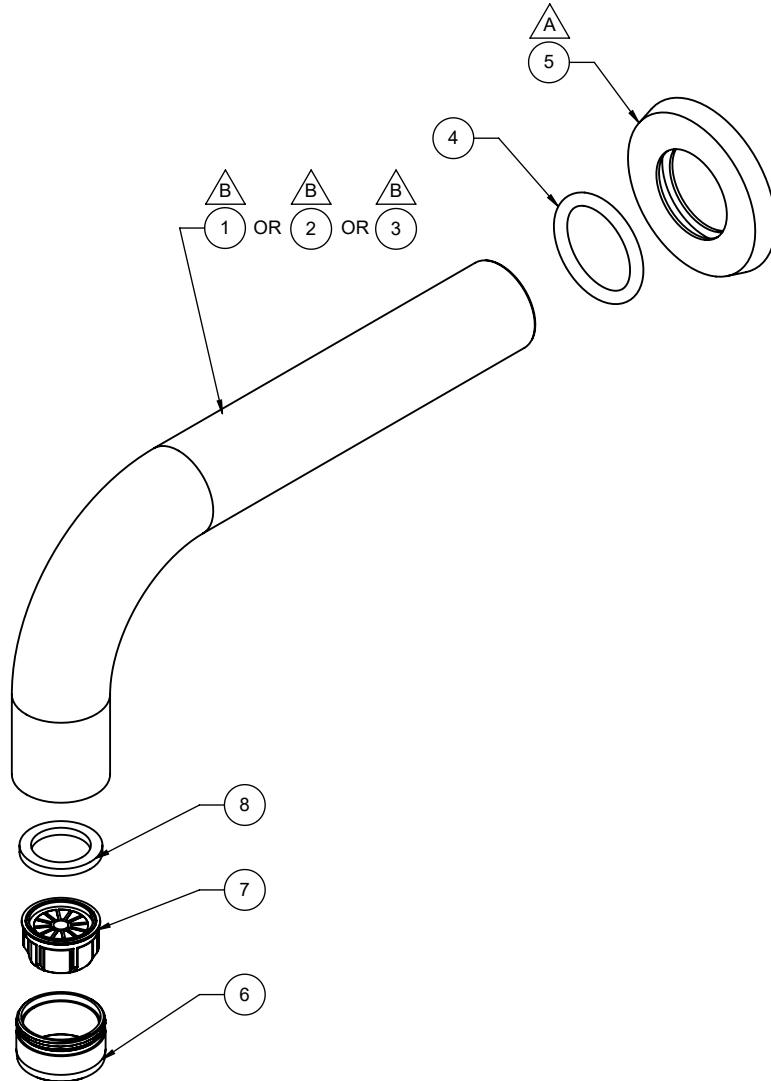

TS-74-74
D-74-74
DE-74-74

△ REQUIRED ITEM ④

△ REQUIRED ITEM ⑥, ⑦, AND ⑧

To order spare parts add and/or replace as stated below:

SPD- prefix added to part number(s)

-ZZ replaced with finish code (see finish table)

-WW replaced with **-90** (light finish) or **-96** (dark finish)

Ex: **SPD-7-100463-PC** or **SPD-86030-96**

	ITEM	PART NO	DESCRIPTION	QTY.
for TS-74-74	1	7-100085-ZZ	ASM, VS SPOUT, 7" CONT TUBE STYLE, "NL"	1
for D-74-74	2	7-100086-ZZ	ASM, VS SPOUT, 9" CONT TUBE STYLE, "NL"	1
for DE-74-74	3	7-100103-ZZ	ASM, VS SPOUT, 12" CONT TUBE STYLE "NL"	1
	4	902186-99	O-RING, 24.99 X 3.53 (-214) BUNA-N A70	1
	5	10635-ZZ	BASE RING, VS ROUND	1
	6	880168-ZZ	SHELL, STD 15/16"-27, MALE THD	1
	7	880157-81	INSERT, STD NEOSTRAHL FULL FLOW	1
	8	881829-99	WSHR AERATOR, .839 X .590 X .110 EPDM A70 (NSF 61)	1